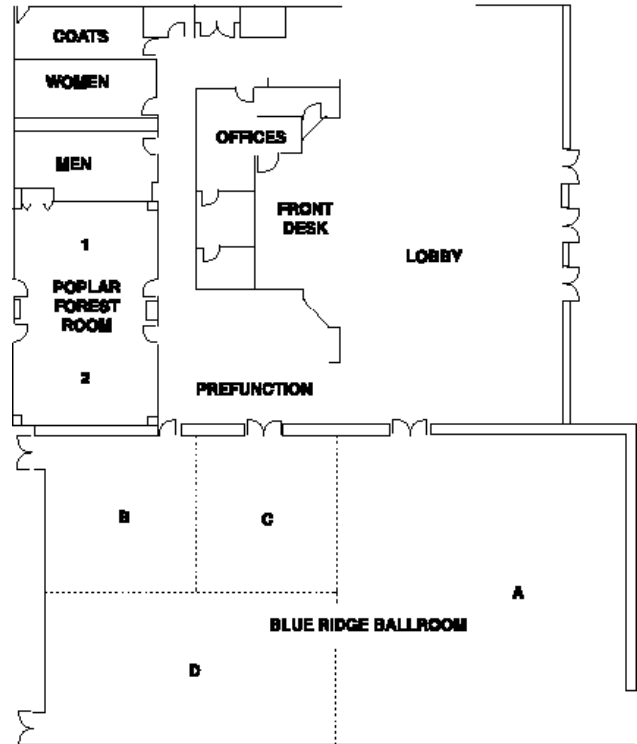

ROOM CAPACITIES

Room	Theatre	Classroom	Conference	Banquet	Reception	Sq. Feet
Ballroom	600	300		400	900	5,824
A	300	175		200	450	2,912
B	60	35	25	50	70	728
C	60	35	25	50	70	728
D	130	70		100	250	1,456
Poplar Forest	70	45	25	60	75	976
1	30	20	15	30	50	488
2	30	20	15	30	50	488
Executive Boardroom		12			475	
Prefunction Space						1,500
7 Sleeping/Meeting Suites						3,230
Total Square Feet						12,100